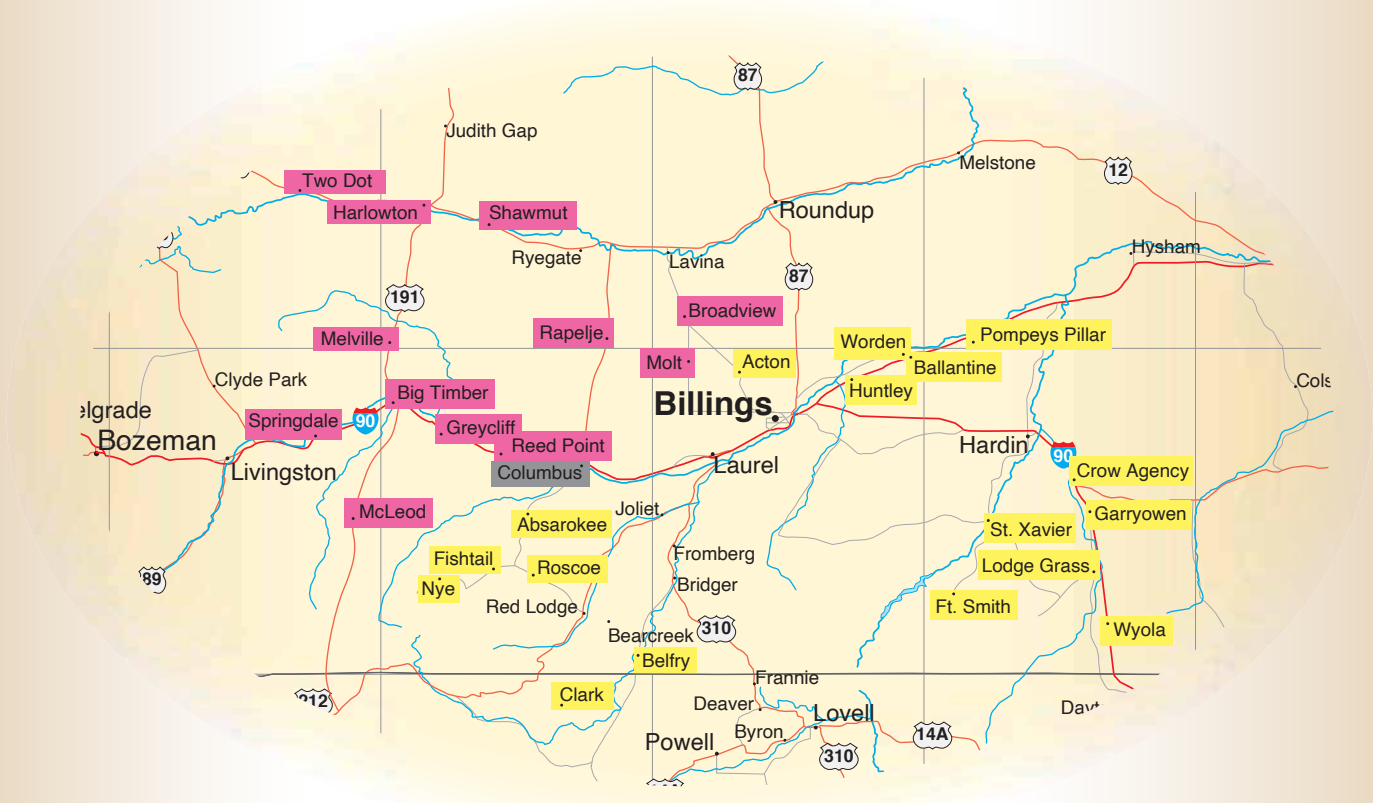

WHITE PAGES *Yellow colored advertising available*

Absarokee	Crow Agency	Joliet	Reed Point
Acton	Edgar	Lodge Grass	Roberts
Ballantine	Fishtail	McLeod	Roscoe
Belfry	Fort Smith	Melville	Saint Xavier
Big Timber	Fromberg	Molt	Shawmut
Boyd	Garryowen	Nye	Springdale
Bridger	Greycliff	Park City	Two Dot
Broadview	Hardin	Pompeys Pillar	Worden
Clark	Harlowton	Rapelje	Wyola
Columbus	Huntley	Red Lodge	Yellowtail

1.800.761.5234

Above are locations that receive distribution

Montana

- Triangle Exchanges
- Nemont Exchanges
- Both

Yellowstone Valley

TELEPHONE DIRECTORY

Havre, MT 800.332.1201

Scobey, MT 800.636.6680